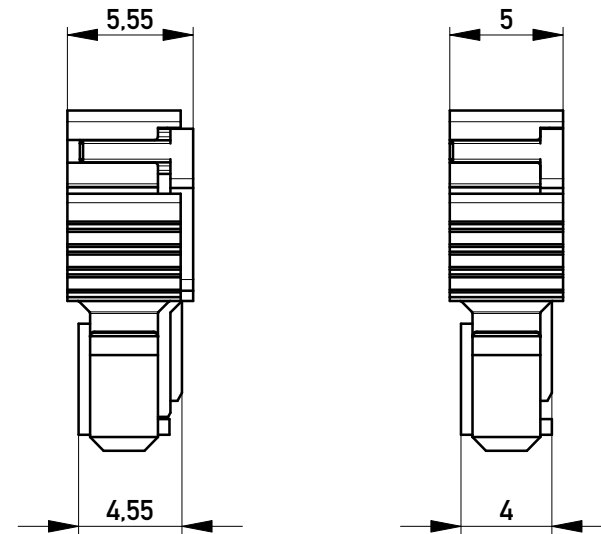

Abdeckung vorverrastet
cover loose mounted

Abdeckung verpresst
cover pressed on

Verpackt in Tray - tray packaging
Verpackungseinheit 126 Stück - packaging unit 126

Einzelheit X
detail X

Copyright by ERNI Production GmbH & Co. KG
Proprietary notice pursuant to ISO 16016 to be observed.

Information: Codierung schwarz - coding black		Tolerances		Scale	3:1
All rights reserved. Only for Information. To ensure that this is the latest version of this drawing, please contact one of the ERNI companies before using.		All Dimensions in mm		Designation F 2.54 SRC-A, 4-polig BA 2	
Subject to modification without prior notice. Drawing will not be updated.		www.ERNI.com		102303210051	
d	13.08.2015			K	
Index	Date			A3	
				Class	SRCBUG