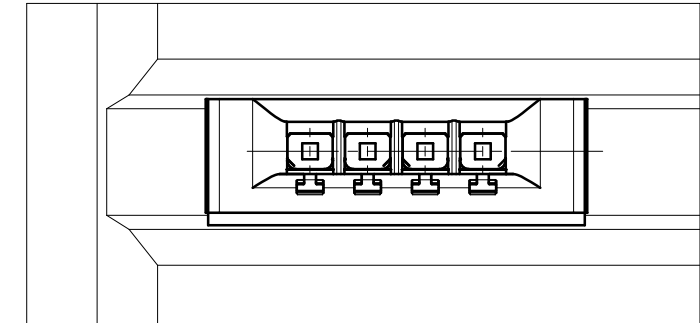

Abdeckung vorverrastet
cover loose mounted

Abdeckung verpresst
cover pressed on

Verpackt in Tray - tray packaging
Verpackungseinheit 126 Stück - packaging unit 126

Einzelheit X
detail X

Copyright by ERNI Production GmbH & Co. KG
Proprietary notice pursuant to ISO 16016 to be observed.

Information: Codierung schwarz - coding black		Tolerances		Scale	3:1
All rights reserved. Only for Information. To ensure that this is the latest version of this drawing, please contact one of the ERNI companies before using.		All Dimensions in mm		Designation F 2.54 SRC-A, 4-polig BA 2	
Subject to modification without prior notice. Drawing will not be updated.		www.ERNI.com		102303210051	
d	13.08.2015			K	
Index	Date			A3	
				Class	SRCBUG