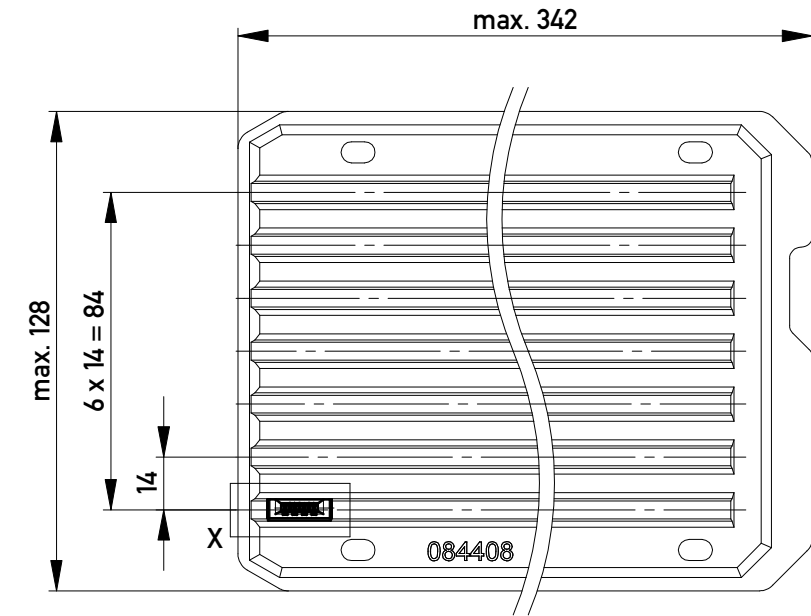

Abdeckung vorverrastet
cover loose mounted

Abdeckung verpresst
cover pressed on

Verpackt in Tray - tray packaging
Verpackungseinheit 126 Stück - packaging unit 126

Einzelheit X
detail X

Copyright by ERNI Production GmbH & Co. KG
Proprietary notice pursuant to ISO 16016 to be observed.

Information: Codierung schwarz - coding black		Tolerances		Scale	3:1
All rights reserved. Only for Information. To ensure that this is the latest version of this drawing, please contact one of the ERNI companies before using.		All Dimensions in mm		Designation F 2.54 SRC-A, 4-polig BA 2	
Subject to modification without prior notice. Drawing will not be updated.		www.ERNI.com		102303210051	
d	13.08.2015			K	
Index	Date			A3	
				Class	SRCBUG