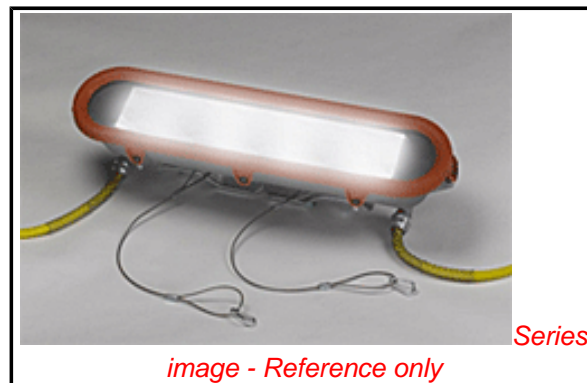

PLEASE CHECK WWW.MOLEX.COM FOR LATEST PART INFORMATION

Part Number: [130243-0029](#)
Status: **Active**
Overview: [Wide-Area Lighting Products](#)
Description: Haztex® Wide Area LED Work Light, 4 x 20W, Plug 14/2 SOOW 0.91m (3.0') with Plug and Connector

Documents:

[Drawing (PDF)](#) [RoHS Certificate of Compliance (PDF)](#)
[Product Specification PS-130243-002 (PDF)](#)

General

Product Family	Portable Lighting
Series	130243
Comments	Class 1, Division 2, Groups B, C, and D
NEMA Configuration	NEMA 5-15
NEMA Rating	NEMA 3R
Outlet	Feed-Through
Overview	Wide-Area Lighting Products
Product Name	Haztex®
Type	Wide Area Lamps
UPC	78172539693
Woodhead	Yes

Physical

Cord Length - Primary	0.91m (3.0')
Cord Length - Secondary	0.91m (3.0')
Depth	176.90m (6.960")
Duty	Hazardous
Guard Included	No
Guard Type	N/A
Height	166.50mm (6.555")
Length	706.37mm (27.810")
Material - Globe	Clear Polycarbonate
Material - Guard	Silicone Rubber
Mounting Style	Variable
Packaging Type	Carton
Socket Construction	N/A

Electrical

Bulb Type	LED
Cord Type - Primary	12/3 SOOW
Cord Type - Secondary	12/3 SOOW
Lamp Type	20W LED
Lamp Wattage - Maximum	20W x 4
Lumens	5270
On/Off Switch	No
Voltage (Fixture) - Maximum	120V, 277V

Material Info

Old Part Number	1076HZ2X003123X003

Reference - Drawing Numbers

Product Specification	PS-130243-002
Sales Drawing	SD-130243-1001

image - Reference only

EU RoHS

**ELV and RoHS
Compliant**

REACH SVHC

Not Reviewed

Low-Halogen Status

Not Reviewed

China RoHS

**Need more information on product
environmental compliance?**

Email productcompliance@molex.com
For a multiple part number RoHS Certificate of Compliance, [click here](#)

Please visit the [Contact Us](#) section for any non-product compliance questions.

Search Parts in this Series

130243Series