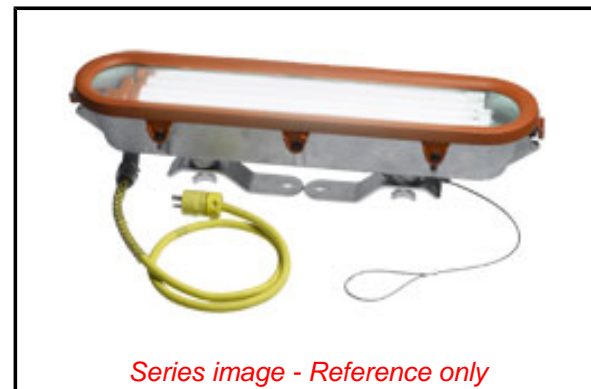

PLEASE CHECK WWW.MOLEX.COM FOR LATEST PART INFORMATION

Part Number: [1302430007](#)
Status: **Active**
Overview: [Wide-Area Lighting Products](#)
Description: Haztex® Hazardous and Wet Location Work Light 55W Twin Fluorescent with XP Plug 14/3 SOOW Feed Thru 7.62m (25.0')

Documents:

[Drawing (PDF)](#) [RoHS Certificate of Compliance (PDF)](#)
[Product Specification PS-130243-001 (PDF)](#) [Product Literature (PDF)](#)

General

Product Family	Portable Lighting
Series	130243
Comments	Class 1, Division 2, Groups B, C, and D
NEMA Configuration	NEMA 5-15
NEMA Rating	NEMA 3R
Outlet	Feed-Through
Overview	Wide-Area Lighting Products
Product Literature Order No	987650-8054
Product Name	Haztex®
Type	Wide Area Lamps
UPC	78172506169
Woodhead	Yes

Physical

Cord Length - Primary	7.62m (25.0')
Cord Length - Secondary	7.62m (25.0')
Depth	176.90m (6.960")
Duty	Hazardous
Guard Included	No
Guard Type	N/A
Height	166.50mm (6.555")
Length	706.37mm (27.810")
Material - Globe	Clear Polycarbonate
Material - Guard	Silicone Rubber
Mounting Style	Variable
Packaging Type	Carton
Socket Construction	N/A

Electrical

Bulb Type	Fluorescent
Cord Type - Primary	14/3 SOOW
Lamp Type	PL-L 55/841/B
Lamp Wattage - Maximum	55W
Lumens	4800
On/Off Switch	No
Voltage (Fixture) - Maximum	120VAC 60 HZ

Material Info

Old Part Number	1075HZ2X025143X025

Reference - Drawing Numbers

Product Specification	PS-130243-001
Sales Drawing	SD-130243-001

Series image - Reference only

EU ELV

Not Reviewed

EU RoHS

Not Reviewed

REACH SVHC

Not Reviewed

Halogen-Free

Status

Not Reviewed

Need more information on product environmental compliance?

Email productcompliance@molex.com
Please visit the [Contact Us](#) section for any non-product compliance questions.

China ROHS

Not Reviewed

ELV

Not Reviewed

Search Parts in this Series

[130243 Series](#)