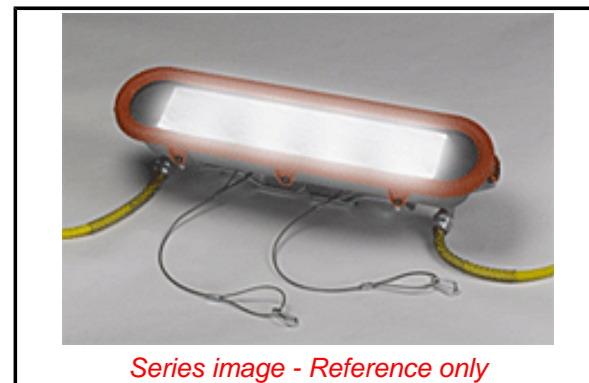

PLEASE CHECK WWW.MOLEX.COM FOR LATEST PART INFORMATION

Part Number: [1302430021](#)
Status: **Active**
Overview: [Wide-Area Lighting Products](#)
Description: Haztex® Wide Area LED Work Light, 4 x 20W, Plug 14/3 SOOW 7.62m (25.0')

Documents:

[Drawing (PDF)](#) [RoHS Certificate of Compliance (PDF)](#)
[Product Specification PS-130243-002 (PDF)](#)

General

Product Family	Portable Lighting
Series	130243
Comments	Class 1, Division 2, Groups B, C, and D
NEMA Configuration	NEMA 5-15
NEMA Rating	NEMA 3R
Outlet	None
Overview	Wide-Area Lighting Products
Product Name	Haztex®
Type	Wide Area Lamps
UPC	78172536905
Woodhead	Yes

Physical

Cord Length - Primary	7.62m (25.0')
Cord Length - Secondary	N/A
Depth	176.90m (6.960")
Duty	Hazardous
Guard Included	No
Guard Type	N/A
Height	166.50mm (6.555")
Length	706.37mm (27.810")
Material - Globe	Clear Polycarbonate
Material - Guard	Silicone Rubber
Mounting Style	Variable
Packaging Type	Carton
Socket Construction	N/A

Electrical

Bulb Type	LED
Cord Type - Primary	14/3 SOOW
Lamp Type	20W LED
Lamp Wattage - Maximum	20W x 4
Lumens	5270
On/Off Switch	No
Voltage (Fixture) - Maximum	120V, 277V

Material Info

Old Part Number	1076HZ25025143

Reference - Drawing Numbers

Product Specification	PS-130243-002
Sales Drawing	SD-130243-1001

EU ELV

Not Relevant

EU RoHS

Not Reviewed

REACH SVHC

Not Reviewed

Halogen-Free

Status

Not Low-Halogen

Need more information on product environmental compliance?

Email productcompliance@molex.com
Please visit the [Contact Us](#) section for any non-product compliance questions.

China ROHS

Not Reviewed

ELV

Not Relevant

Search Parts in this Series

[130243 Series](#)