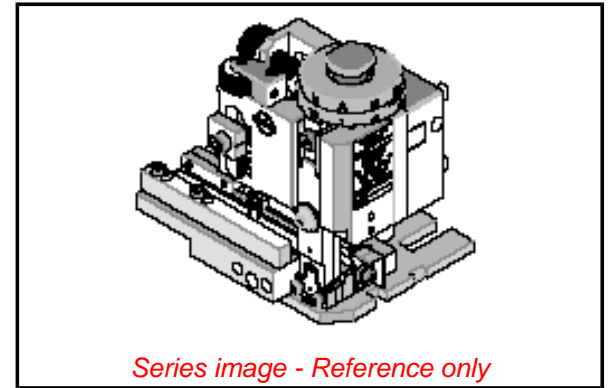

PLEASE CHECK WWW.MOLEX.COM FOR LATEST PART INFORMATION

Part Number: [0638810800](#)
Status: **Active**
Description: Mini-Mac™ Applicator

Documents:
[RoHS Certificate of Compliance (PDF)](#)

General

Product Family	Application Tooling
Series	T9999
Comments	See Tooling Specification (PDF) Above
Function	Crimp
Geographic Area	Global
Level of Automation	Automatic, Semi-Automatic
More Detailed Tech Information	applicationtooling@molex.com
Product Name	Mini-Mac™
Survey	www.molex.com//review/apptool_survey.html
Tool Type	Mini-Mac Applicator
UPC	822348764228

Material Info

Reference - Drawing Numbers

Application Tooling Documents

ATS-638810800, TM-638800000, TM-638800000SP, TM-640160065, TM-640160065CN, TM-640160065DE, TM-640160065FR, TM-640160065IT, TM-640160065JP, TM-640160065KR, TM-640160065MY, TM-640160065PL, TM-640160065RU, TM-640160065SK, TM-640160065SP, TM-640160065TH, TM-640160065TW, TM-640160065VN

EU ELV

Not Reviewed

EU RoHS

Not Reviewed

REACH SVHC

Not Reviewed

Halogen-Free

Status

Not Reviewed

Need more information on product environmental compliance?

Email productcompliance@molex.com
Please visit the [Contact Us](#) section for any non-product compliance questions.

China ROHS

Not Reviewed

ELV

Not Reviewed

Search Parts in this Series

[T9999 Series](#)

Use With

Molex TM-3000™: [63801-7200](#) , [63801-7300](#) , Molex TM-4000™: [63801-7600](#) , Molex TM-2000™: [63800-8300](#) , [63800-8400](#) , and Most Industry Standard Presses or Wire Process Machines