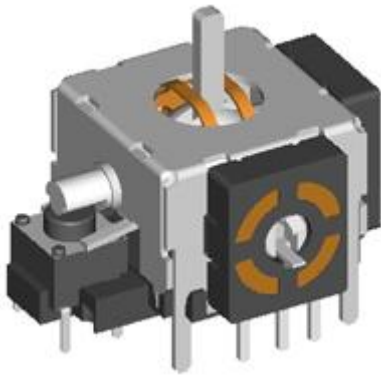

Model(型號): **RKJXK12001**

► [Download PDF file](#)

Features:(特點):

Compact design with a good space factor.
Available in a wide variety of type including standard type and lever reset type.
Constructed integral with tact switch for selection ,thus contributing to improvement in the operability of sets.

Applications(作用):

Controller for remote control of audio equipment , CD-L , VCD , TV ,car navigation system, and for game , etc .

Dimensions(規格圖):

Specifications(規格)

Electrical Characteristics [電氣性能]

Total resistance [全阻抗值]	10KΩ , 50K Ω , 100KΩ
Total resistance tolerance [全阻抗值容許差]	±30%
Ratings power(w) [額定功率]	0.0125W, Switch 5V DC
Resistance taper [阻抗變化特性]	B
Residual resistance [殘留阻值]	全阻值3%Ω Max.
Sliding noise [滑動雜音]	300mV Max
Insulation resistance [絕緣阻抗]	100MΩ Min. at DC 250V. Switch 10MΩ Min. DC 10V
Withstanding voltage [耐電壓]	1 minute at AC 250V
Max. operating voltage [最高使用電壓]	AC 50V