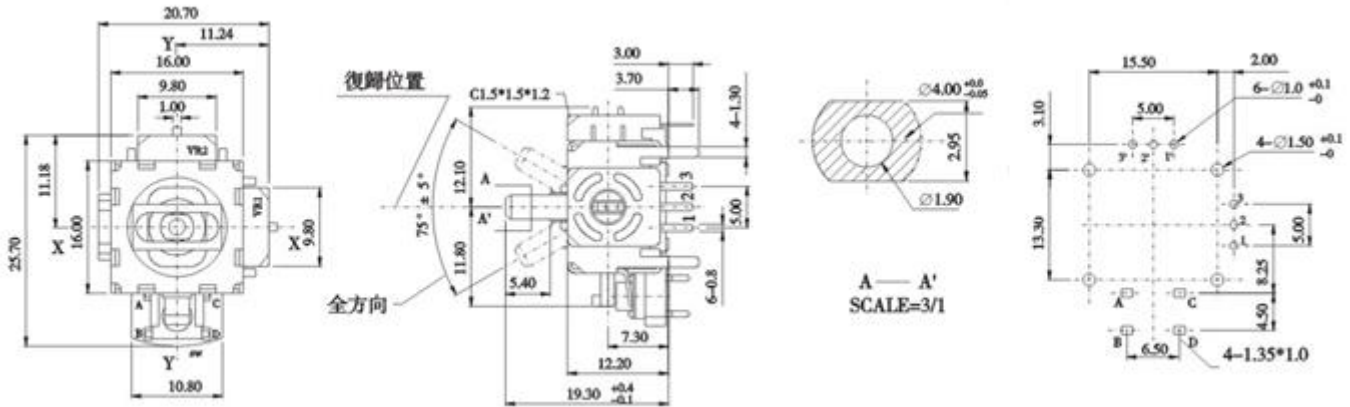

Model(型號): **RKJXK12001**

► [Download PDF file](#)

Features:(特點):

Compact design with a good space factor.
Available in a wide variety of type including standard type and lever reset type.
Constructed integral with tact switch for selection ,thus contributing to improvement in the operability of sets.

Applications(作用):

Controller for remote control of audio equipment , CD-L , VCD , TV ,car navigation system, and for game , etc .

Dimensions(規格圖):

Specifications(規格)

Electrical Characteristics [電氣性能]

Total resistance [全阻抗值]	10KΩ , 50K Ω , 100KΩ
Total resistance tolerance [全阻抗值容許差]	±30%
Ratings power(w) [額定功率]	0.0125W, Switch 5V DC
Resistance taper [阻抗變化特性]	B
Residual resistance [殘留阻值]	全阻值3%Ω Max.
Sliding noise [滑動雜音]	300mV Max
Insulation resistance [絕緣阻抗]	100MΩ Min. at DC 250V. Switch 10MΩ Min. DC 10V
Withstanding voltage [耐電壓]	1 minute at AC 250V
Max. operating voltage [最高使用電壓]	AC 50V