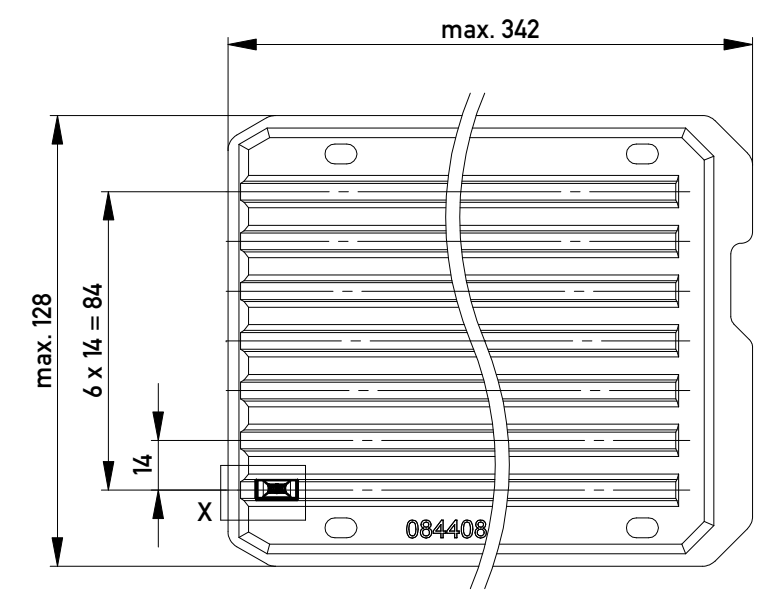

Abdeckung vorverrastet
cover loose mounted

Abdeckung verpresst
cover pressed on

Verpackt in Tray - tray packaging
Verpackungseinheit 182 Stück - packaging unit 182

Einzelheit X
detail X

Information: Codierung rot - coding red	Tolerances  All Dimensions in mm	Scale	3:1
		Designation F 2,54 SRC-A, 2-polig	
All rights reserved. Only for Information. To ensure that this is the latest version of this drawing, please contact one of the ERNI companies before using.	Subject to modification without prior notice. Drawing will not be updated.	 www.ERNI.com	
		b Index	25.02.2014 Date
		Class	SRCBUG