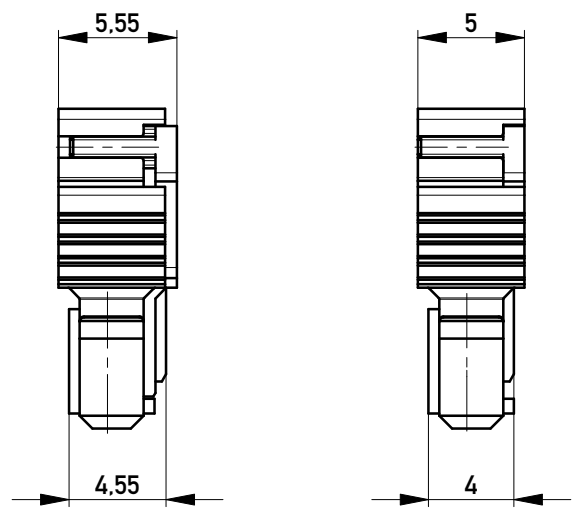

Abdeckung vorverrastet
cover loose mounted

Abdeckung verpresst
cover pressed on

Verpackt in Tray - tray packaging
Verpackungseinheit 182 Stück - packaging unit 182

Einzelheit X
detail X

Information: Codierung rot - coding red	Tolerances  All Dimensions in mm	Scale	3:1
		Designation F 2,54 SRC-A, 2-polig	
All rights reserved. Only for Information. To ensure that this is the latest version of this drawing, please contact one of the ERNI companies before using.	Subject to modification without prior notice. Drawing will not be updated.	 www.ERNI.com	
		b Index	25.02.2014 Date
		Class	SRCBUG