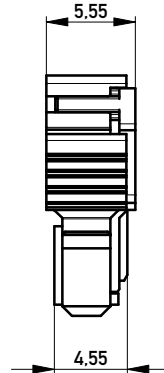

Abdeckung vorverrastet
cover loose mounted

Abdeckung verpresst
cover pressed on

Verpackt in Tray - tray packaging
Verpackungseinheit 126 Stück - packaging unit 126

Einzelheit X
detail X

Information: Codierung schwarz - coding black	Tolerances  All Dimensions in mm	Scale	3:1		
		Designation F 2,54 SRC-A, 4-polig BA 2			
All rights reserved. Only for Information. To ensure that this is the latest version of this drawing, please contact one of the ERNI companies before using.	Subject to modification without prior notice. Drawing will not be updated.	 www.ERNI.com		102702070001	K A3
		c Index	14.05.2014 Date	Class SRCBUG	