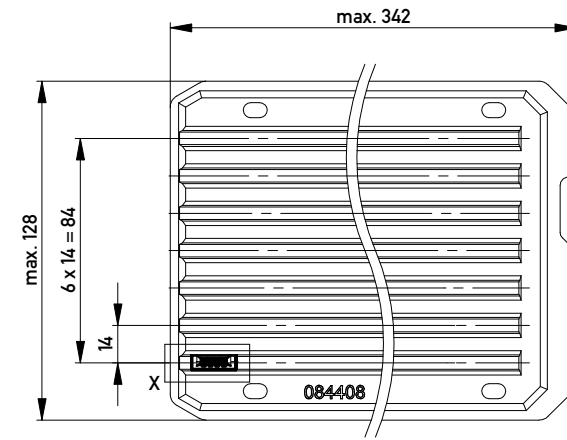

Abdeckung vorverrastet
cover loose mounted

Abdeckung verpresst
cover pressed on

Verpackt in Tray - tray packaging
Verpackungseinheit 126 Stück - packaging unit 126

Einzelheit X
detail X

Information: Codierung schwarz - coding black	Tolerances  All Dimensions in mm	Scale	3:1		
		Designation F 2,54 SRC-A, 4-polig BA 2			
All rights reserved. Only for Information. To ensure that this is the latest version of this drawing, please contact one of the ERNI companies before using.	Subject to modification without prior notice. Drawing will not be updated.	 www.ERNI.com		102702070001	K A3
		c Index	14.05.2014 Date	Class SRCBUG	