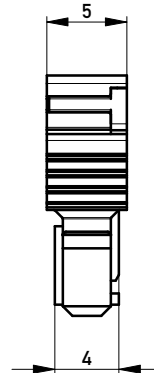

Abdeckung vorverrastet
cover loose mounted

Abdeckung verpresst
cover pressed on

Verpackt in Tray - tray packaging
Verpackungseinheit 126 Stück - packaging unit 126

Einzelheit X
detail X

Information: Codierung schwarz - coding black	Tolerances  All Dimensions in mm	Scale	3:1		
		Designation F 2,54 SRC-A, 4-polig BA 2			
All rights reserved. Only for Information. To ensure that this is the latest version of this drawing, please contact one of the ERNI companies before using.	Subject to modification without prior notice. Drawing will not be updated.	 www.ERNI.com		102702070001	K A3
		c Index	14.05.2014 Date	Class SRCBUG	