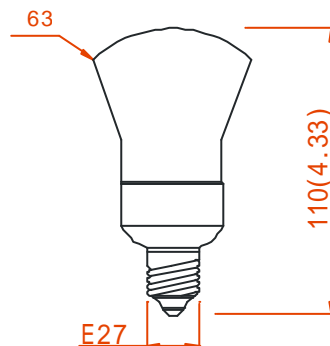

LED Spot Lamp

TLL-E12B63-061-XX

Features:

- Mushroom shape bulb
- Ball Bulb \varnothing 63
- Product Number : TLL-E12B63-061-XX
- Led quantity : 25pcs/32pcs
- Voltage : 110V/220-240V
- Color : Red/ yellow/ blue/ green/ white/ orange/ purple
- Base : E12
- Life time : 50000 hours
- Weight : 0.13 kgs/pcs

Part Number	LED#	Color	Voltage	Watts (W)	Brightness (LM)	Life (H)	Base
TLL-E12B63-061-R25	25	Red	110/220	2.5	14	50000	E27
TLL-E12B63-061-Y25	25	Yellow	110/220	2.5	17	50000	E27
TLL-E12B63-061-B25	25	Blue	110/220	2.5	17	50000	E27
TLL-E12B63-061-G25	25	Green	110/220	2.5	32	50000	E27
TLL-E12B63-061-w25	25	White	110/220	2.5	39	50000	E27
TLL-E12B63-061-R32	32	Red	110/220	3	18	50000	E27
TLL-E12B63-061-Y32	32	Yellow	110/220	3	21	50000	E27
TLL-E12B63-061-B32	32	Blue	110/220	3	21	50000	E27
TLL-E12B63-061-G32	32	Green	110/220	3	40	50000	E27
TLL-E12B63-061-w32	32	White	110/220	3	50	50000	E27

Drawing

Notes:

1. All dimensions are in millimeters (inches)
2. Tolerance is $\pm 1\text{mm}(0.01\text{'})$ unless otherwise noted.
3. Specifications are subject to change without notice