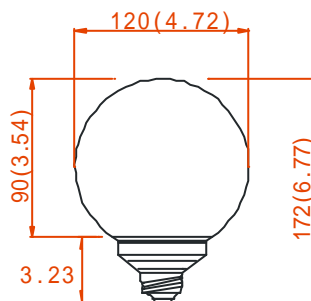

LED Ball Bulb

TLL-E27B90-061-XX

Features:

- Ball Bulb ,120mm
- Product Number : TLL-E27B120-061-XX
- Led quantity : 25pcs/32pcs
- Voltage : 110V/220-2320V
- Color : Red/ yellow/ blue/ green/ white/ orange/ purple
- Base : E27
- Life time : 50000 hours
- Weight : 0.13 kgs/PCS

Part Number	LED#	Color	Voltage	Watts (W)	Brightness (LM)	Life (H)	Base
TLL-E27B120-061-R25	25	Red	110/220	2.5	14	50000	E27
TLL-E27B120-061-Y25	25	Yellow	110/220	2.5	17	50000	E27
TLL-E27B120-061-B25	25	Blue	110/220	2.5	17	50000	E27
TLL-E27B120-061-G25	25	Green	110/220	2.5	32	50000	E27
TLL-E27B120-061-w25	25	White	110/220	2.5	39	50000	E27
TLL-E27B120-061-R32	32	Red	110/220	3.0	18	50000	E27
TLL-E27B120-061-Y32	32	Yellow	110/220	3.0	21	50000	E27
TLL-E27B120-061-B32	32	Blue	110/220	3.0	21	50000	E27
TLL-E27B120-061-G32	32	Green	110/220	3.0	40	50000	E27
TLL-E27B120-061-w32	32	White	110/220	3.0	50	50000	E27

Drawing

Notes:

1. All dimensions are in millimeters (inches)
2. Tolerance is $\pm 1\text{mm}(0.01\text{'})$ unless otherwise noted.
3. Specifications are subject to change without notice