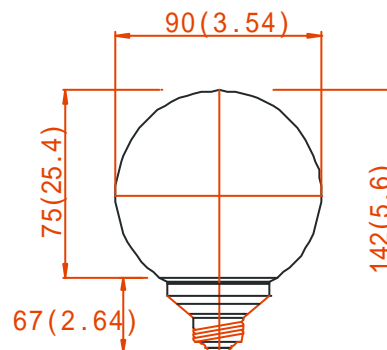

LED Ball Bulb

TLL-E27B90-061-XX

Features:

- Ball Bulb , 90mm
- Product Number : TLL-E27B90-061-XX
- Led quantity : 18pcs/25pcs
- Voltage : 110V/220-240V
- Color : Red/ yellow/ blue/ green/ white/ orange/ purple
- Base : E27
- Life time : 50000 hours
- Weight : 0.13 kgs/PCS

Part Number	LED#	Color	Voltage	Watts (W)	Brightness (LM)	Life (H)	Base
TLL-E27B90-061-R18	18	Red	110/220	1.5	11	50000	E27
TLL-E27B90-061-Y18	18	Yellow	110/220	1.5	12	50000	E27
TLL-E27B90-061-B18	18	Blue	110/220	1.5	12	50000	E27
TLL-E27B90-061-G18	18	Green	110/220	1.5	23	50000	E27
TLL-E27B90-061-w18	18	White	110/220	1.5	29	50000	E27
TLL-E27B90-061-R25	25	Red	110/220	2.5	14	50000	E27
TLL-E27B90-061-Y25	25	Yellow	110/220	2.5	17	50000	E27
TLL-E27B90-061-B25	25	Blue	110/220	2.5	17	50000	E27
TLL-E27B90-061-G25	25	Green	110/220	2.5	32	50000	E27
TLL-E27B90-061-w25	25	White	110/220	2.5	39	50000	E27

Drawing

Notes:

1. All dimensions are in millimeters (inches)
2. Tolerance is $\pm 1\text{mm}(0.01\text{'})$ unless otherwise noted.
3. Specifications are subject to change without notice