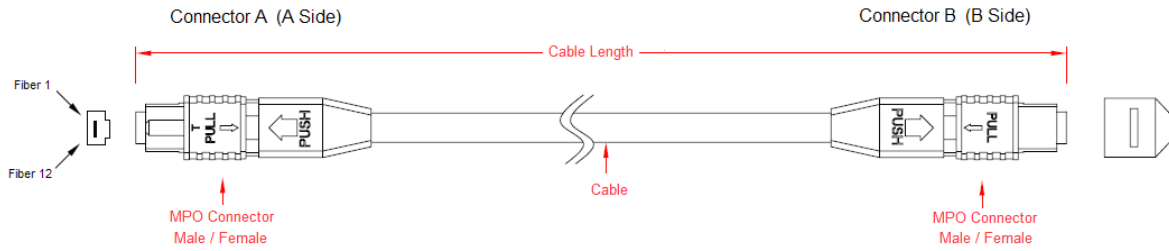

Mechanical Drawing