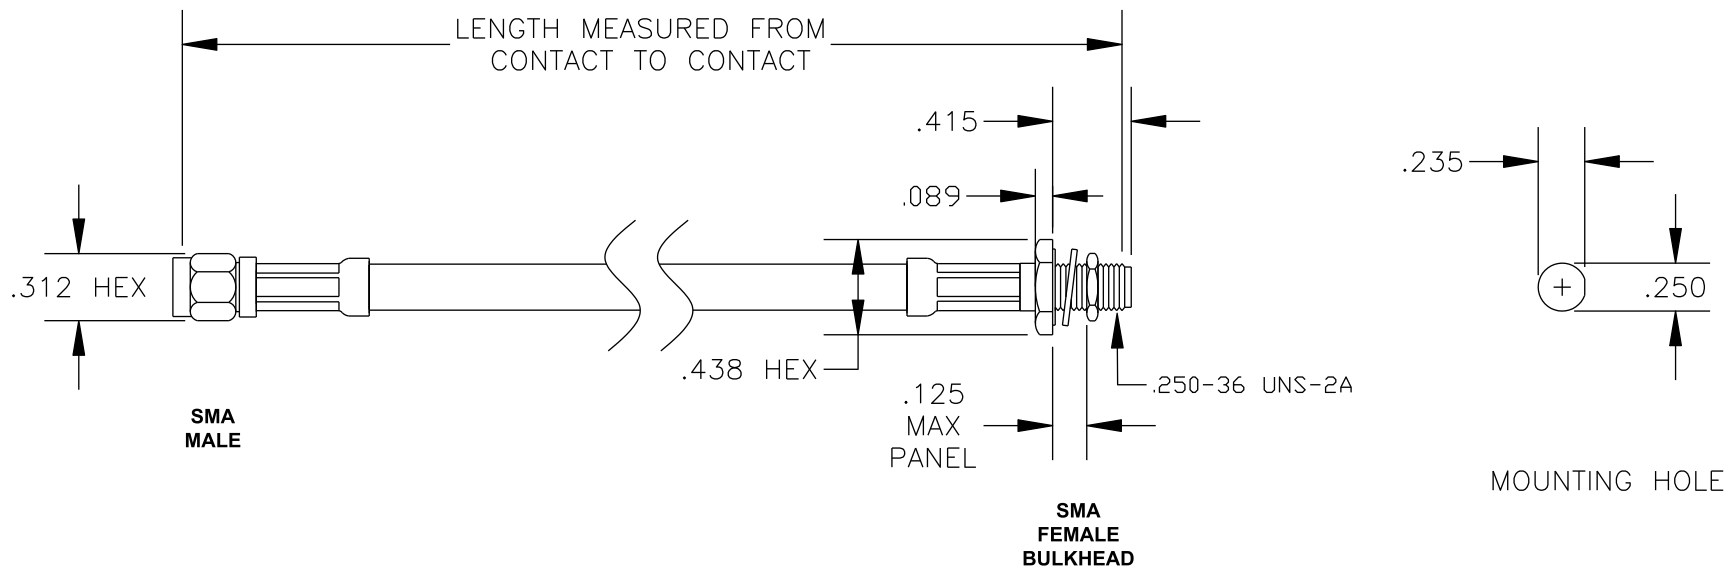

COMPONENTS	IMPEDANCE
SMA MALE	50 OHM
SMA FEMALE BULKHEAD	50 OHM
RG62A/U	50 OHM

Standard Lengths	
-12	12"
-24	24"
-36	36"
-48	48"
-60	60"
-XXX	Custom Length in inches

**PASTERNAK ENTERPRISES, INC.**  
 P.O BOX 16759, IRVINE, CA 92623  
 PHONE (949) 261-1920 FAX (949) 261-7451  
 WEB ADDRESS: [www.pasternack.com](http://www.pasternack.com)  
 E-MAIL ADDRESS: [sales@pasternack.com](mailto:sales@pasternack.com)  
**COAXIAL & FIBER OPTICS**

RoHS  
Compliance  
Certified

DWG TITLE  
**PE3806LF-XX**

DES. CABLE ASSEMBLY, RG62A/U, SMA MALE TO SMA FEMALE BULKHEAD (LEAD FREE)

REV. A	FSCM NO. 53919	CAD FILE 020508	SCALE N/A	SIZE A 127
--------	----------------	-----------------	-----------	------------

- NOTES:
1. UNLESS OTHERWISE SPECIFIED ALL DIMENSIONS ARE NOMINAL.
  2. ALL SPECIFICATIONS ARE SUBJECT TO CHANGE WITHOUT NOTICE AT ANY TIME.
  3. DIMENSIONS ARE IN INCHES.
  4. LENGTH TOLERANCE IS  $\pm 1.5\%$  OR  $\pm 3/8"$ , WHICHEVER IS GREATER.