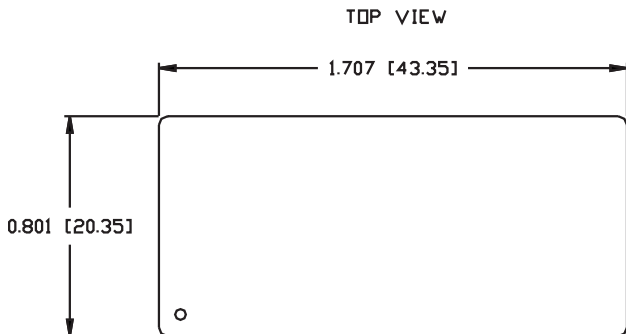

BLOCK DIAGRAM

0803-7700-07

BAND ALLOCATION

FREQUENCY RESPONSE

VDSL 4 Band Solution CPE (NT)

0803-7700-07

MECHANICAL

0803-7700-07