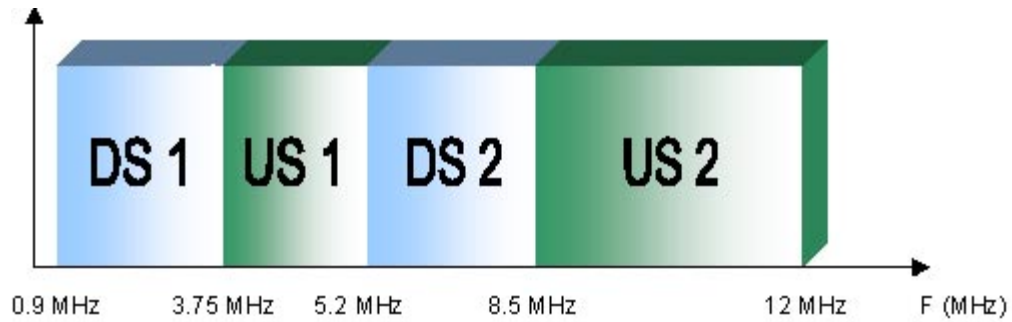

VDSL 4 Band Solution CPE (NT)

0803-7700-07

FEATURES

- Compact four band packet over VDSL (4bPoVDSL)
- Minimum footprint design for maximized port density
- Optimized for use with Infineon 22810, 22815 and 22834 chipsets
- Plan 998 specification

BLOCK DIAGRAM

0803-7700-07

BAND ALLOCATION

FREQUENCY RESPONSE

VDSL 4 Band Solution CPE (NT)

0803-7700-07

MECHANICAL

0803-7700-07