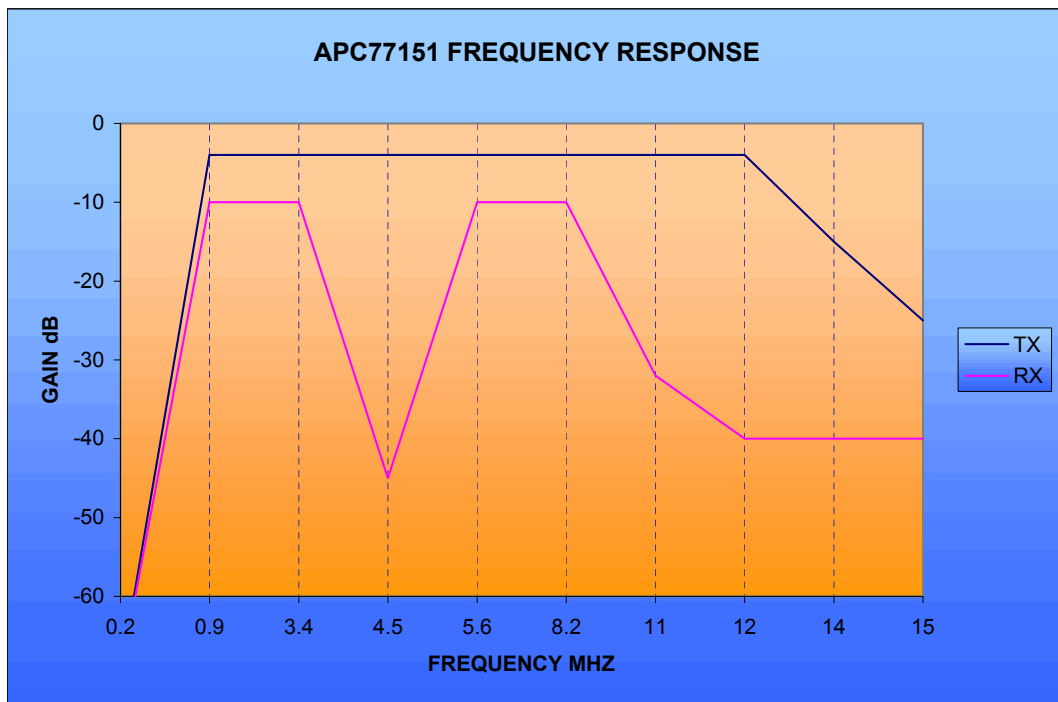

VDSL 4 Band Solution CPE (NT)

0803-7700-07

FEATURES

- Compact four band packet over VDSL (4bPoVDSL)
- Minimum footprint design for maximized port density
- Optimized for use with Infineon 22810, 22815 and 22834 chipsets
- Plan 998 specification

BLOCK DIAGRAM

0803-7700-07

BAND ALLOCATION

FREQUENCY RESPONSE

VDSL 4 Band Solution CPE (NT)

0803-7700-07

MECHANICAL

0803-7700-07

| Pin Number | Signal Name |
|------------|-------------|
| 1 | Line+ |
| 2 | Line- |
| 3 | TX+ |
| 4 | TX- |
| 5 | RX+ |
| 6 | RX- |
| 7 & 8 | N/C |

©2004 Bel Fuse Inc. Specifications subject to change without notice. 11.19.04