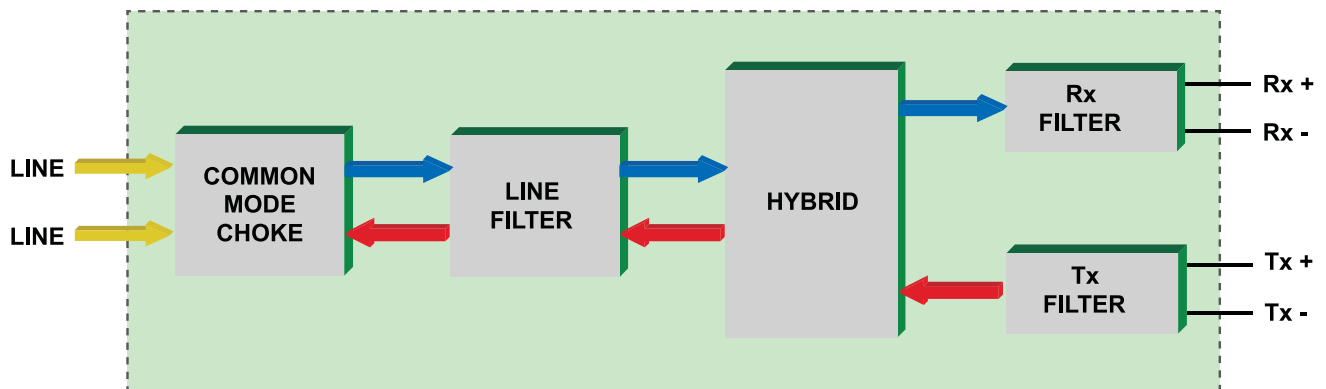

VDSL 4 Band Solution CPE (NT)

0803-7700-07

FEATURES

- Compact four band packet over VDSL (4bPoVDSL)
- Minimum footprint design for maximized port density
- Optimized for use with Infineon 22810, 22815 and 22834 chipsets
- Plan 998 specification

BLOCK DIAGRAM

0803-7700-07

BAND ALLOCATION

FREQUENCY RESPONSE

VDSL 4 Band Solution CPE (NT)

0803-7700-07

MECHANICAL

0803-7700-07