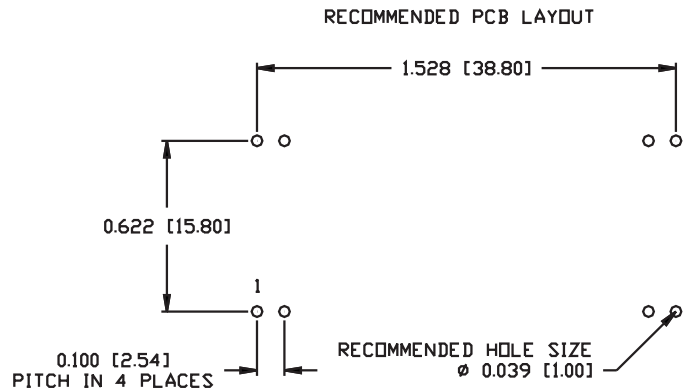

VDSL 4 Band Solution CPE (NT)

0803-7700-07

FEATURES

- Compact four band packet over VDSL (4bPoVDSL)
- Minimum footprint design for maximized port density
- Optimized for use with Infineon 22810, 22815 and 22834 chipsets
- Plan 998 specification

BLOCK DIAGRAM

0803-7700-07

BAND ALLOCATION

FREQUENCY RESPONSE

VDSL 4 Band Solution CPE (NT)

0803-7700-07

MECHANICAL

0803-7700-07

| Pin Number | Signal Name |
|------------|-------------|
| 1 | Line+ |
| 2 | Line- |
| 3 | TX+ |
| 4 | TX- |
| 5 | RX+ |
| 6 | RX- |
| 7 & 8 | N/C |

©2004 Bel Fuse Inc. Specifications subject to change without notice. 11.19.04