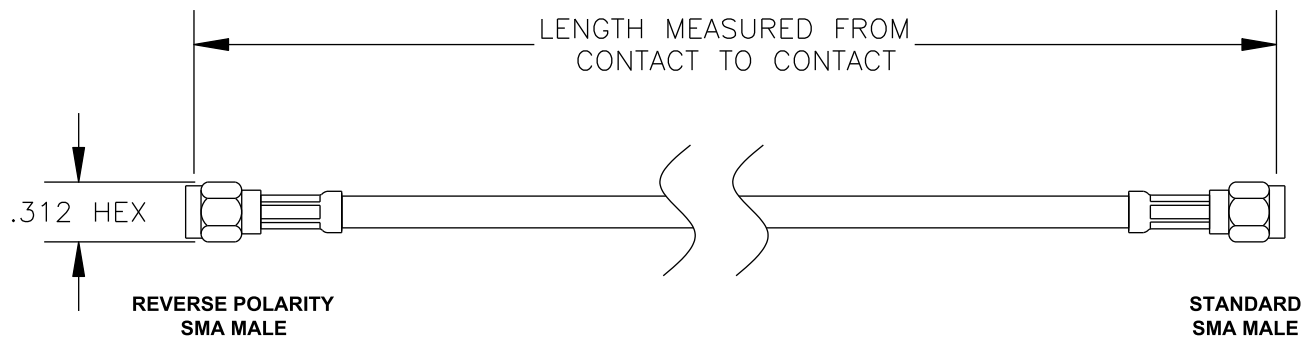

COMPONENTS	IMPEDANCE
REVERSE POLARITY SMA MALE	50 OHM
STANDARD SMA MALE	50 OHM
RG58C/U	50 OHM

Standard Lengths	
-12	12"
-24	24"
-36	36"
-48	48"
-60	60"
-XXX	Custom Length in inches

PASTERNACK ENTERPRISES, INC.

P.O BOX 16759, IRVINE, CA 92623
PHONE (949) 261-1920 FAX (949) 261-7451

WEB ADDRESS: www.pasternack.com
E-MAIL ADDRESS: sales@pasternack.com

COAXIAL & FIBER OPTICS

DWG TITLE

PE34116LF-XX

DES. CABLE ASSEMBLY, RG58C/U, REVERSE POLARITY SMA MALE TO STANDARD SMA MALE (LEAD FREE)

REV. A **FSCM NO. 53919**

CAD FILE 012508

SCALE N/A

SIZE A 147

NOTES:

1. UNLESS OTHERWISE SPECIFIED ALL DIMENSIONS ARE NOMINAL.
2. ALL SPECIFICATIONS ARE SUBJECT TO CHANGE WITHOUT NOTICE AT ANY TIME.
3. DIMENSIONS ARE IN INCHES.
4. LENGTH TOLERANCE IS $\pm 1.5\%$ OR $\pm 3/8"$, WHICHEVER IS GREATER.