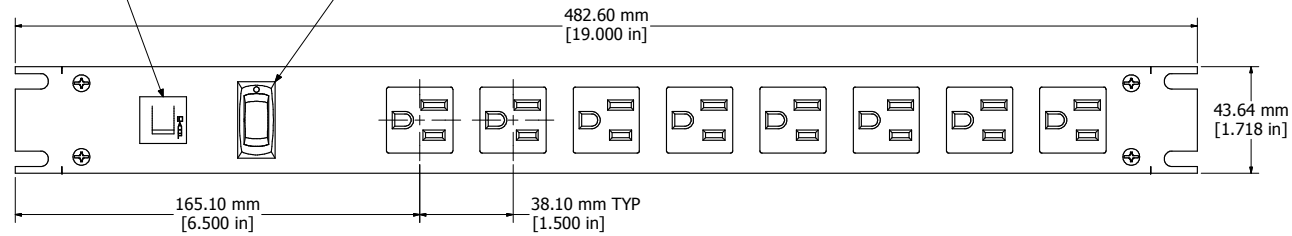

RESETABLE CIRCUIT BREAKER

LIGHTED ON/OFF POWER SWITCH

ASSEMBLY - VIEW FROM FRONT

6' FOOT TWIST POWER CORD (NEMA L5-15P)

ASSEMBLY - VIEW FROM BOTTOM

SECTION A-A

ISOMETRIC VIEW

ASSEMBLY - VIEW FROM SIDE

1582H8C1BK

Finish - Front - Black Painted Steel

Back - Black Painted Steel

Rated - 125 VAC, 60 Hz, 15 Amps

Approvals - CSA Certified Standards C22.2 (No. 21-95, 42-99)

- UL Recognized Standard UL1363

Colours & Cord Length

1582H8C1BK - Black w/ 6' Foot Twist Power Cord (NEMA L5-15P)

1582H8C1 - ASA 61 Grey w/ 6' Foot Twist Power Cord (NEMA L5-15P)

1582H8D1BK - Black w/ 15' Foot Twist Power Cord (NEMA L5-15P)

1582H8D1 - ASA 61 Grey w/ 15' Foot Twist Power Cord (NEMA L5-15P)