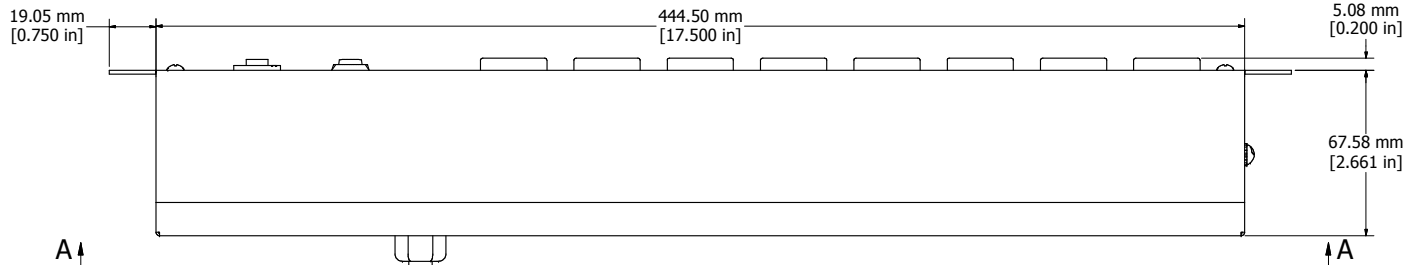

RESETABLE CIRCUIT BREAKER

LIGHTED ON/OFF POWER SWITCH

ASSEMBLY - VIEW FROM FRONT

6' FOOT TWIST POWER CORD (NEMA L5-15P)

ASSEMBLY - VIEW FROM BOTTOM

SECTION A-A

ISOMETRIC VIEW

ASSEMBLY - VIEW FROM SIDE

1582H8C1BK

Finish - Front - Black Painted Steel

Back - Black Painted Steel

Rated - 125 VAC, 60 Hz, 15 Amps

Approvals - CSA Certified Standards C22.2 (No. 21-95, 42-99)

- UL Recognized Standard UL1363

Colours & Cord Length

1582H8C1BK - Black w/ 6' Foot Twist Power Cord (NEMA L5-15P)

1582H8C1 - ASA 61 Grey w/ 6' Foot Twist Power Cord (NEMA L5-15P)

1582H8D1BK - Black w/ 15' Foot Twist Power Cord (NEMA L5-15P)

1582H8D1 - ASA 61 Grey w/ 15' Foot Twist Power Cord (NEMA L5-15P)