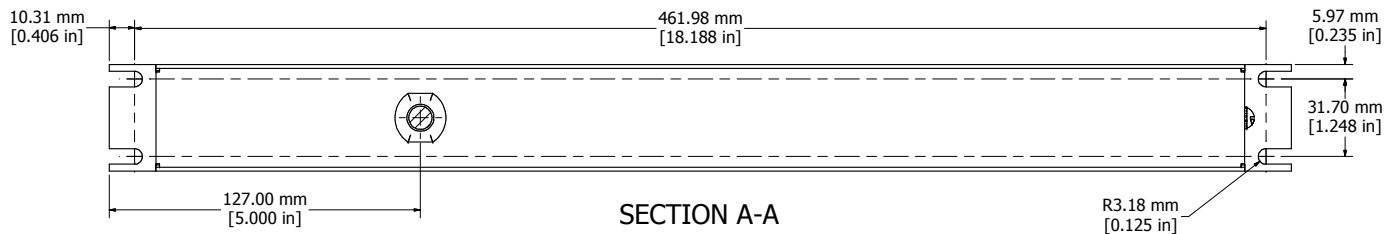

RESETABLE CIRCUIT BREAKER

LIGHTED ON/OFF POWER SWITCH

ASSEMBLY - VIEW FROM FRONT

6' FOOT TWIST POWER CORD (NEMA L5-15P)

ASSEMBLY - VIEW FROM BOTTOM

SECTION A-A

ISOMETRIC VIEW

ASSEMBLY - VIEW FROM SIDE

1582H8C1BK

Finish - Front - Black Painted Steel

Back - Black Painted Steel

Rated - 125 VAC, 60 Hz, 15 Amps

Approvals - CSA Certified Standards C22.2 (No. 21-95, 42-99)

- UL Recognized Standard UL1363

Colours & Cord Length

1582H8C1BK - Black w/ 6' Foot Twist Power Cord (NEMA L5-15P)

1582H8C1 - ASA 61 Grey w/ 6' Foot Twist Power Cord (NEMA L5-15P)

1582H8D1BK - Black w/ 15' Foot Twist Power Cord (NEMA L5-15P)

1582H8D1 - ASA 61 Grey w/ 15' Foot Twist Power Cord (NEMA L5-15P)