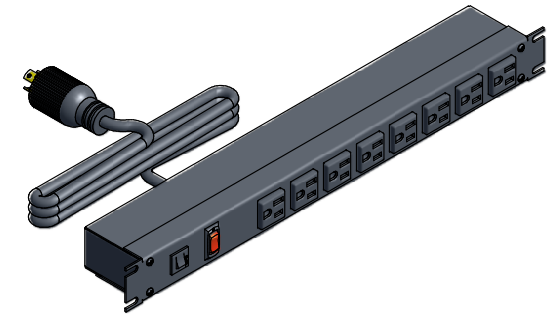

RESETABLE CIRCUIT BREAKER

LIGHTED ON/OFF POWER SWITCH

ASSEMBLY - VIEW FROM FRONT

6' FOOT TWIST POWER CORD (NEMA L5-15P)

ASSEMBLY - VIEW FROM BOTTOM

SECTION A-A

ISOMETRIC VIEW

ASSEMBLY - VIEW FROM SIDE

1582H8C1BK

Finish - Front - Black Painted Steel

Back - Black Painted Steel

Rated - 125 VAC, 60 Hz, 15 Amps

Approvals - CSA Certified Standards C22.2 (No. 21-95, 42-99)

- UL Recognized Standard UL1363

Colours & Cord Length

1582H8C1BK - Black w/ 6' Foot Twist Power Cord (NEMA L5-15P)

1582H8C1 - ASA 61 Grey w/ 6' Foot Twist Power Cord (NEMA L5-15P)

1582H8D1BK - Black w/ 15' Foot Twist Power Cord (NEMA L5-15P)

1582H8D1 - ASA 61 Grey w/ 15' Foot Twist Power Cord (NEMA L5-15P)