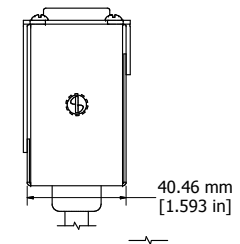

RESETABLE CIRCUIT BREAKER

LIGHTED ON/OFF POWER SWITCH

ASSEMBLY - VIEW FROM FRONT

6' FOOT TWIST POWER CORD (NEMA L5-15P)

ASSEMBLY - VIEW FROM BOTTOM

SECTION A-A

ISOMETRIC VIEW

ASSEMBLY - VIEW FROM SIDE

1582H8C1BK

Finish - Front - Black Painted Steel

Back - Black Painted Steel

Rated - 125 VAC, 60 Hz, 15 Amps

Approvals - CSA Certified Standards C22.2 (No. 21-95, 42-99)

- UL Recognized Standard UL1363

Colours & Cord Length

1582H8C1BK - Black w/ 6' Foot Twist Power Cord (NEMA L5-15P)

1582H8C1 - ASA 61 Grey w/ 6' Foot Twist Power Cord (NEMA L5-15P)

1582H8D1BK - Black w/ 15' Foot Twist Power Cord (NEMA L5-15P)

1582H8D1 - ASA 61 Grey w/ 15' Foot Twist Power Cord (NEMA L5-15P)