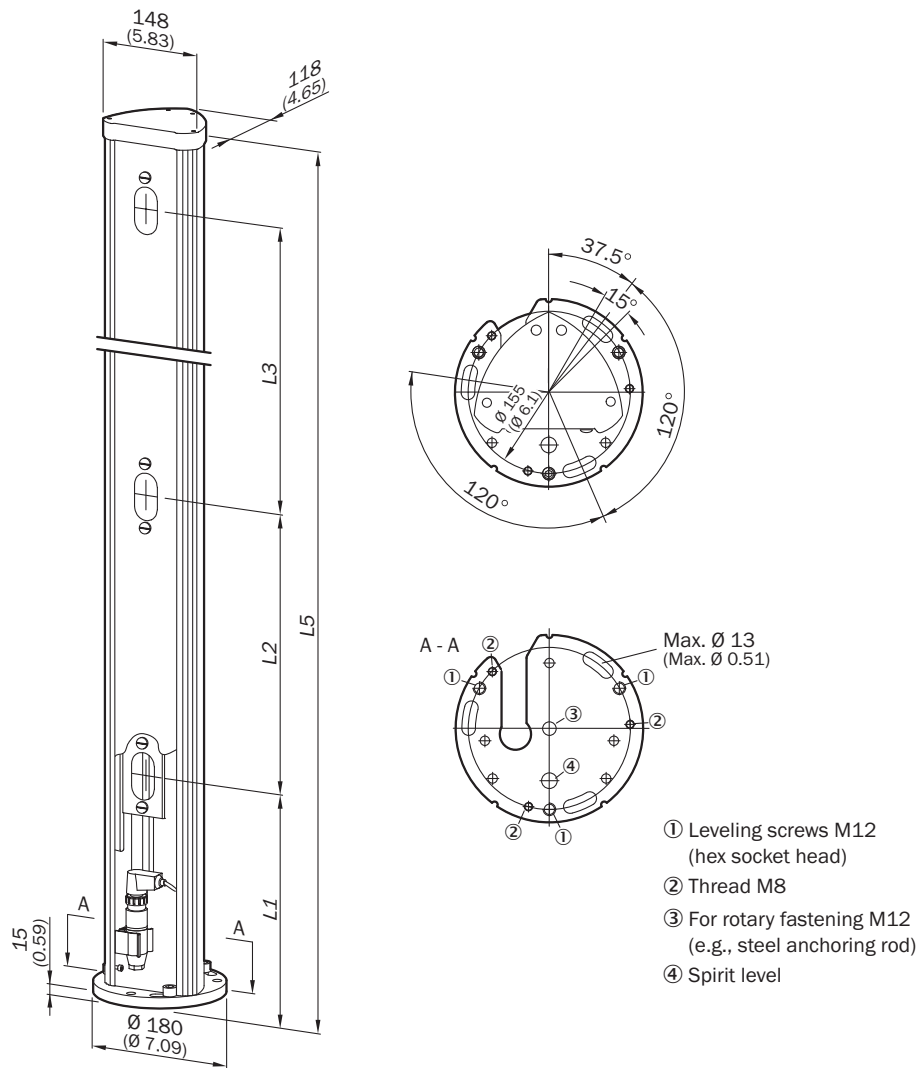

PUM12-S01

Device columns for outdoor use

MIRROR COLUMNS AND DEVICE COLUMNS

SICK
Sensor Intelligence.

Ordering information

Type	Part no.
PUM12-S01	2020800

Other models and accessories → www.sick.com/Device_columns_for_outdoor_use

Detailed technical data

Features

Model	Device columns with front screen heating for outdoor use
Suitable for	Multiple light beam safety devices
Suitable for number of beams	3
Suitable for beam separation	400 mm

Mechanical data

Column height	1,223 mm								
Max. installation length	1,203 mm								
Height of first beam above ground	300 mm								
Dimensional drawing	<table border="0"> <tbody> <tr> <td>L1</td> <td>300 mm</td> </tr> <tr> <td>L2</td> <td>400 mm</td> </tr> <tr> <td>L3</td> <td>400 mm</td> </tr> <tr> <td>L5</td> <td>1,223 mm</td> </tr> </tbody> </table>	L1	300 mm	L2	400 mm	L3	400 mm	L5	1,223 mm
L1	300 mm								
L2	400 mm								
L3	400 mm								
L5	1,223 mm								
Weight	9,560 g								

Dimensional drawing (Dimensions in mm (inch))

- ① Leveling screws M12 (hex socket head)
- ② Thread M8
- ③ For rotary fastening M12 (e.g., steel anchoring rod)
- ④ Spirit level

SICK AT A GLANCE

SICK is one of the leading manufacturers of intelligent sensors and sensor solutions for industrial applications. A unique range of products and services creates the perfect basis for controlling processes securely and efficiently, protecting individuals from accidents and preventing damage to the environment.