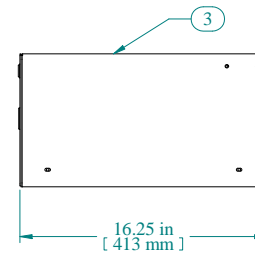

TOP VIEW

SIDE VIEW WITHOUT SHROUD

FRONT VIEW

4X  
Ø.25 X .38  
MTG SLOT

Item Number	Title	Quantity
1	RDRW - DRAWER BODY	1
2	RDRW - DRAWER PLATE	1
3	RDRW - DRAWER SHROUD	1
4	SLIDE 16" FULL TRAVEL	2
5	LOC KEY-LOCK WITH NUT H-7.5 MM	1
6	PLASTIC HANDLE	1

**PART NUMBERS**

RDRW1900816BK1	PAINTED BLACK TEXTURED
RDRW1900816CG1	PAINTED GREY/BEIGE TEXTURED
RDRW1900816LG1	PAINTED RAL7035 TEXTURED

**NOTES**

Maximum Weight 60 lb No Rear Support  
 Maximum Weight 120 lb Rear Supported  
 Mounting Hardware Included

Data subject to change without notice. Isometric drawing not to scale.