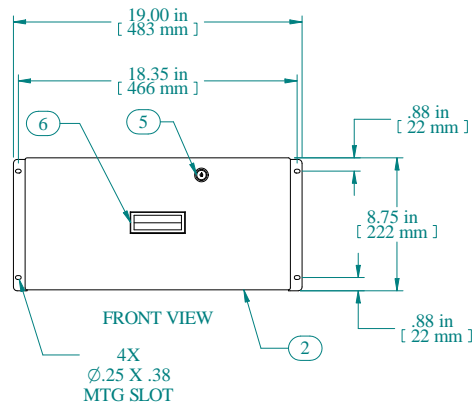

TOP VIEW

SIDE VIEW WITHOUT SHROUD

FRONT VIEW

4X  
Ø.25 X .38  
MTG SLOT

Item Number	Title	Quantity
1	RDRW - DRAWER BODY	1
2	RDRW - DRAWER PLATE	1
3	RDRW - DRAWER SHROUD	1
4	SLIDE 16" FULL TRAVEL	2
5	LOC KEY-LOCK WITH NUT H-7.5 MM	1
6	PLASTIC HANDLE	1

**PART NUMBERS**

RDRW1900816BK1	PAINTED BLACK TEXTURED
RDRW1900816CG1	PAINTED GREY/BEIGE TEXTURED
RDRW1900816LG1	PAINTED RAL7035 TEXTURED

**NOTES**

Maximum Weight 60 lb No Rear Support  
 Maximum Weight 120 lb Rear Supported  
 Mounting Hardware Included

Data subject to change without notice. Isometric drawing not to scale.