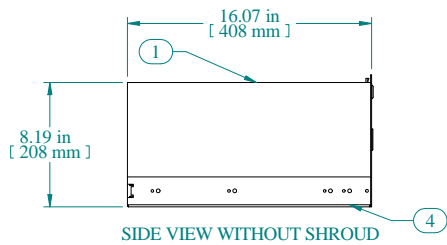

TOP VIEW

SIDE VIEW WITHOUT SHROUD

FRONT VIEW

4X  
Ø.25 X .38  
MTG SLOT

Item Number	Title	Quantity
1	RDRW - DRAWER BODY	1
2	RDRW - DRAWER PLATE	1
3	RDRW - DRAWER SHROUD	1
4	SLIDE 16" FULL TRAVEL	2
5	LOC KEY-LOCK WITH NUT H-7.5 MM	1
6	PLASTIC HANDLE	1

**PART NUMBERS**

RDRW1900816BK1	PAINTED BLACK TEXTURED
RDRW1900816CG1	PAINTED GREY/BEIGE TEXTURED
RDRW1900816LG1	PAINTED RAL7035 TEXTURED

**NOTES**

Maximum Weight 60 lb No Rear Support  
 Maximum Weight 120 lb Rear Supported  
 Mounting Hardware Included

Data subject to change without notice. Isometric drawing not to scale.