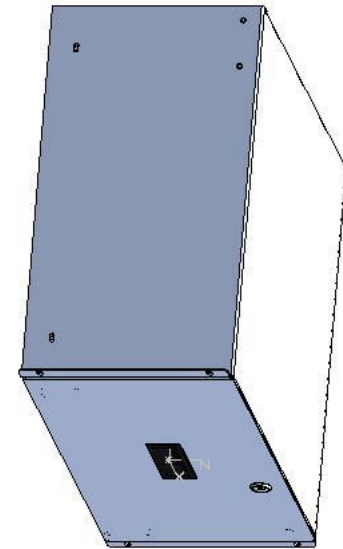

TOP VIEW

SIDE VIEW WITHOUT SHROUD

FRONT VIEW

4X  
Ø.25 X .38  
MTG SLOT

Item Number	Title	Quantity
1	RDRW - DRAWER BODY	1
2	RDRW - DRAWER PLATE	1
3	RDRW - DRAWER SHROUD	1
4	SLIDE 16" FULL TRAVEL	2
5	LOC KEY-LOCK WITH NUT H-7.5 MM	1
6	PLASTIC HANDLE	1

**PART NUMBERS**

RDRW1900816BK1	PAINTED BLACK TEXTURED
RDRW1900816CG1	PAINTED GREY/BEIGE TEXTURED
RDRW1900816LG1	PAINTED RAL7035 TEXTURED

**NOTES**

Maximum Weight 60 lb No Rear Support  
 Maximum Weight 120 lb Rear Supported  
 Mounting Hardware Included

Data subject to change without notice. Isometric drawing not to scale.