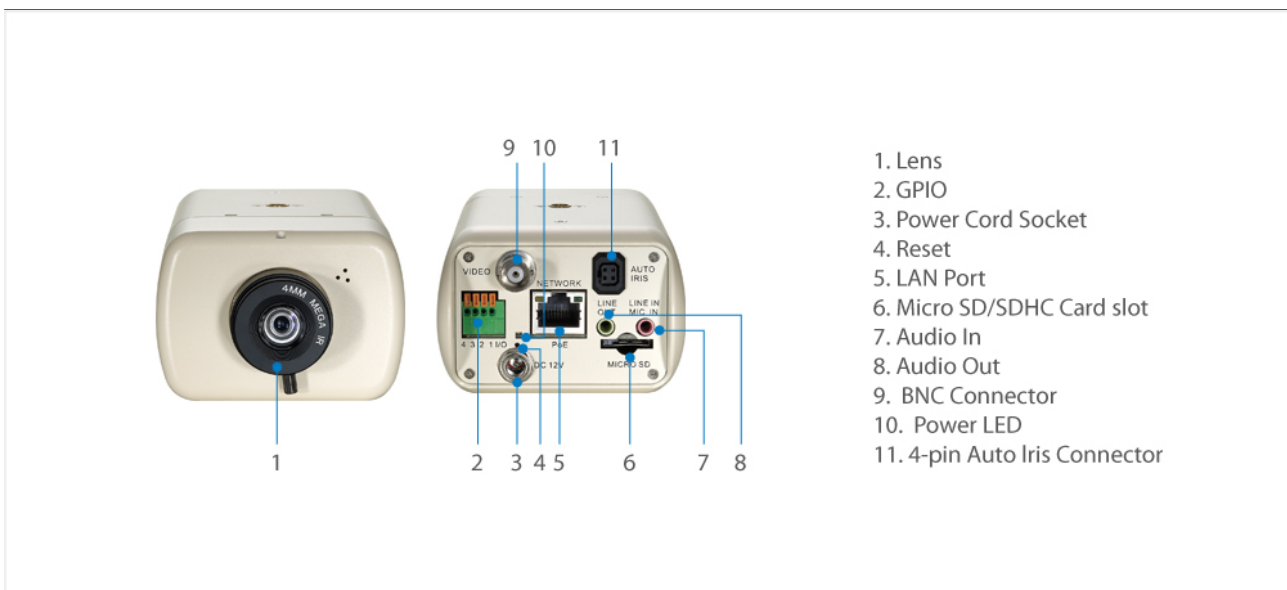

## Fixed IP Network Camera, 2-Megapixel, 802.3af PoE

The LevelOne FCS-1131 is a 2-Megapixel PoE Network Camera enabling resolution up to 1920x1080 with H.264/MJPEG video compression. It simultaneously supports 4 individual video stream for consistent quality viewing. Featuring 3DNR (3-Dimension Noise Reduction) and WDR (Wide Dynamic Range) technology, the LevelOne FCS-1131 maintains the highest image quality for high security required projects such as airport, bank and casino. The FCS-1131 is also equipped with a BNC connector for camera to be connected directly to an analog monitor. Together with removable IR-cut filter, a built-in Micro SD/SDHC card, privacy masks and 10 motion detection zones, the FCS-1131 is indisputably the top choice for reliable and high performance surveillance.

### Key Features

- 2-Megapixel (1920 x 1080) high-definition resolution
- Video compression: H.264, MJPEG
- Supports 4 video streams simultaneously
- Features WDR (Wide Dynamic Range) to enhance visibility under extremely bright or dark environments
- Features 3DNR (3-Dimension Noise Reduction) to produce extremely clear picture quality even under low light condition
- Removable IR-cut filter for day and night surveillance
- Provides privacy masks for private area protection
- Built-in Micro SD/SDHC card slot for local storage
- Digital input/output (1DI/1DO) for sensor and alarm
- BNC connector for analog video output
- Dual power support: 12V DC/PoE (IEEE 802.3af)