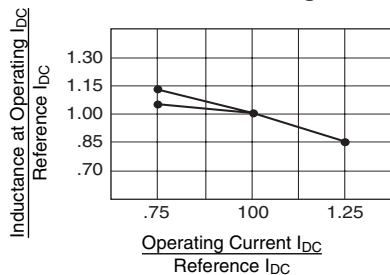

TOROIDAL INDUCTORS

High Inductance

-  High frequency, low loss operation (up to 100 kHz)
-  Encapsulated construction
-  Ambient temperature range of -55°C to +70°C
-  Good inductance stability with temperature

Electrical Specifications @ 25°C

Part Number	REFERENCE OPERATING VALUES				DESIGN CONTROL VALUES		
	Inductance Typical (mH)	I _{DC} (AMPS)	Maximum E _{TOP} (V-μSec)	Energy Storage (μJ MIN) ¹	Inductance No DC (mHy) (±20%) ²	DCR (Ω MAX)	Size Code
PE-50500	0.5	.60	110	90	.72	0.35	7
PE-50501	1.0	.35	160	60	1.51	0.75	7
PE-50502	2.0	.25	225	60	2.88	1.30	7
PE-50503	0.5	1.75	325	765	.72	0.35	8
PE-50506	0.5	2.75	650	1890	.75	0.25	9
PE-50508	2.0	1.50	1200	2250	2.70	0.75	9

NOTES: 1. $\frac{LI^2}{2}$ rating is the ability of the inductor to store energy. 2. Inductance measured at 0.4 Volts and 20 kHz.

Inductance Variation with I_{DC} Change

Dimensions: $\frac{\text{Inches}}{\text{mm}}$
Unless otherwise specified, all tolerances are $\pm \frac{.010}{0,25}$