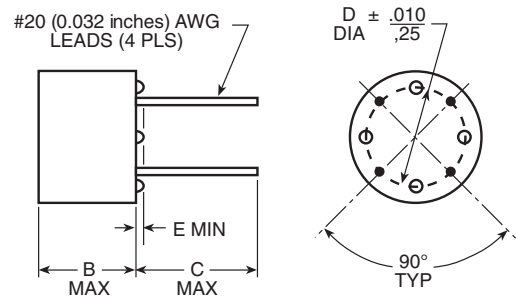

Mechanical

Size Code	A	B	C	D	E
7	$\frac{.754}{19,15}$	$\frac{.400}{10,16}$	$\frac{.500}{12,70}$	$\frac{.625}{15,87}$	$\frac{0.03}{0,76}$
8	$\frac{1.140}{28,95}$	$\frac{.665}{16,89}$	$\frac{.500}{12,70}$	$\frac{1.00}{25,40}$	$\frac{0.03}{0,76}$
9	$\frac{1.416}{35,96}$	$\frac{.850}{21,59}$	$\frac{.500}{12,70}$	$\frac{1.250}{13,75}$	$\frac{0.03}{0,76}$

Schematic

For More Information :

UNITED STATES (Worldwide)	UNITED KINGDOM (Northern Europe)	FRANCE (Southern Europe)	SINGAPORE (Southern Asia)	TAIWAN, R.O.C. (Northern Asia)	HONG KONG (China/Hong Kong)	DISTRIBUTOR
12220 World Trade Drive San Diego, CA 92128 U.S.A. http://www.pulseeng.com TEL: 858 674 8100 FAX: 858 674 8262	1 & 2 Huxley Road The Surrey Research Park Guildford, Surrey GU2 5RE United Kingdom TEL: 44 1483 401700 FAX: 44 1483 401701	Zone Industrielle F-39270 Orgelet France TEL: 33 3 84 35 04 04 FAX: 33 3 84 25 46 41	150 Kampong Ampat #07-01/02 KA Centre Singapore 368324 TEL: 65 6287 8998 FAX: 65 6280 0080	3F-4, No. 81, Sec. 1 HsinTai Wu Road Hsi-Chih, Taipei Hsien Taiwan, R.O.C. Tel: 886 2 2698 0228 FAX: 886 2 2698 0948	9/F, Phase 2, Tai Sang Shatin Warehouse Centre 6 Wong Chuk Yeung Street Fotan, Shatin, Hong Kong TEL: 852 2788 6588 FAX: 852 2776 1055	

Performance warranty of products offered on this data sheet is limited to the parameters specified. Data is subject to change without notice. Other brand and product names mentioned herein may be trademarks or registered trademarks of their respective owners.