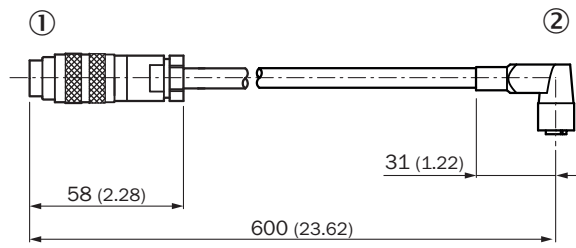

## Detailed technical data

### Technical specifications

<b>Accessory group</b>	Plug connectors and cables
<b>Accessory family</b>	Connection cables
<b>Connection type head A</b>	Female connector, M12, 8-pin, angled
<b>Connection type head B</b>	Male connector, M16, 12-pin, straight
<b>Cable</b>	0.4 m, 8-wire, PUR, halogen-free
<b>Jacket material</b>	PUR, halogen-free
<b>Cable diameter</b>	8.7 mm
<b>Shielding</b>	Shielded
<b>Signal type</b>	RS-422, SSI
<b>Note</b>	DME3000 to DL100 SSI / RS-422 adapter cable

## Dimensional drawing (Dimensions in mm (inch))

- ① Connector M16, 12-pin
- ② Female connector M12, 8-pin