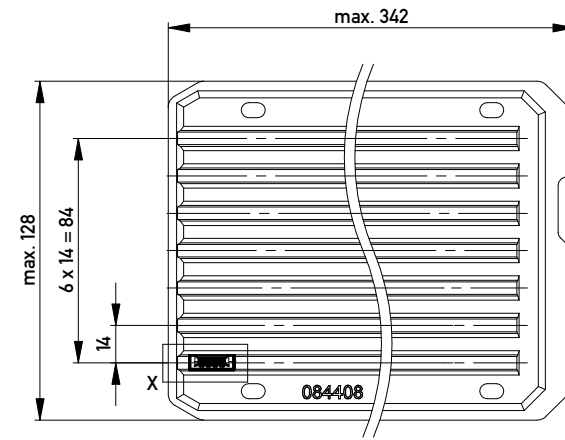

Abdeckung vorverrastet
cover loose mounted

Abdeckung verpresst
cover pressed on

Verpackt in Tray - tray packaging
Verpackungseinheit 126 Stück - packaging unit 126

Einzelheit X
detail X

Information: Codierung grün - coding green	Tolerances  All Dimensions in mm	Scale	3:1
		Designation F 2,54 SRC-A, 4-polig BA 2	
All rights reserved. Only for Information. To ensure that this is the latest version of this drawing, please contact one of the ERNI companies before using.	Subject to modification without prior notice. Drawing will not be updated.	 www.ERNI.com	
		102902070001	K A3
c Index	14.05.2014 Date	Class SRCBUG	