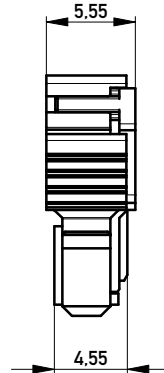

Abdeckung vorverrastet
cover loose mounted

Abdeckung verpresst
cover pressed on

Verpackt in Tray - tray packaging
Verpackungseinheit 126 Stück - packaging unit 126

Einzelheit X
detail X

Information: Codierung grün - coding green	Tolerances  All Dimensions in mm	Scale	3:1
		Designation F 2,54 SRC-A, 4-polig BA 2	
All rights reserved. Only for Information. To ensure that this is the latest version of this drawing, please contact one of the ERNI companies before using.	Subject to modification without prior notice. Drawing will not be updated.	 www.ERNI.com	
		102902070001	K A3
c Index	14.05.2014 Date	Class SRCBUG	