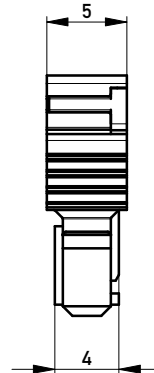

Abdeckung vorverrastet
cover loose mounted

Abdeckung verpresst
cover pressed on

Verpackt in Tray - tray packaging
Verpackungseinheit 126 Stück - packaging unit 126

Einzelheit X
detail X

Information: Codierung grün - coding green	Tolerances  All Dimensions in mm	Scale	3:1
		Designation F 2,54 SRC-A, 4-polig BA 2	
All rights reserved. Only for Information. To ensure that this is the latest version of this drawing, please contact one of the ERNI companies before using.	Subject to modification without prior notice. Drawing will not be updated.	 www.ERNI.com	
		102902070001	K A3
c Index	14.05.2014 Date	Class SRCBUG	