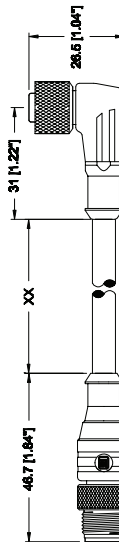

M12-Round-Plug Connector, Double-Ended Cordsets,

RST-RKT | RST-RKWT

3-, 4-, 5-, and 8-Poles

Actuator/sensor cordset, double-ended, M12, 3-, 4-, 5- and 8-poles, male straight to female straight connector with self-locking thread and molded cable.

RST-RKT

Actuator/sensor cordset, double-ended, M12, 3-, 4-, 5- and 8-poles, male straight to female 90° connector with self-locking thread and molded cable.

RST-RKWT

Pin Assignments

M12

3 poles

4 poles

5 poles

Cable Specifications

Cable No.	Outer Jacket	Conductor Size	Jacket Color	OD
659	PVC	22 AWG	Gray	.190" (4.82 mm)
646	PVC	22 AWG	Gray	.190" (4.82 mm)
647	PVC	22 AWG	Gray	.212" (5.38 mm)
661	PVC	24 AWG	Gray	.232" (5.89 mm)

Part Number	Pins	Standard Cable Lengths	Characteristics
RST 3-RKT 4-3-659/...M	3	0.3M / 0.6M / 1.5M / 1M / 2M / 5M / 10M	 
RST 4-RKT 4-646/...M	4	0.3M / 0.6M / 1.5M / 1M / 2M / 3M / 5M / 6M / 10M / 12M	 
RST 5-RKT 5-647/...M	5	0.3M / 0.6M / 1M / 2M / 5M / 10M	 
RST 8-RKT 8-661/...M	8	0.3M / 0.6M / 1M / 2M / 5M / 10M	 
RST 3-RKWT 4-3-659/...M	3	0.3M / 0.6M / 1.5M / 1M / 2M / 5M / 10M	 
RST 4-RKWT 4-646/...M	4	0.3M / 0.5M / 0.6M / 1.5M / 1M / 2M / 5M / 10M	 
RST 5-RKWT 5-647/...M	5	0.3M / 0.6M / 1M / 2M / 5M / 10M	 
RST 8-RKWT 8-661/...M	8	0.3M / 0.6M / 1M / 2M / 5M / 10M	