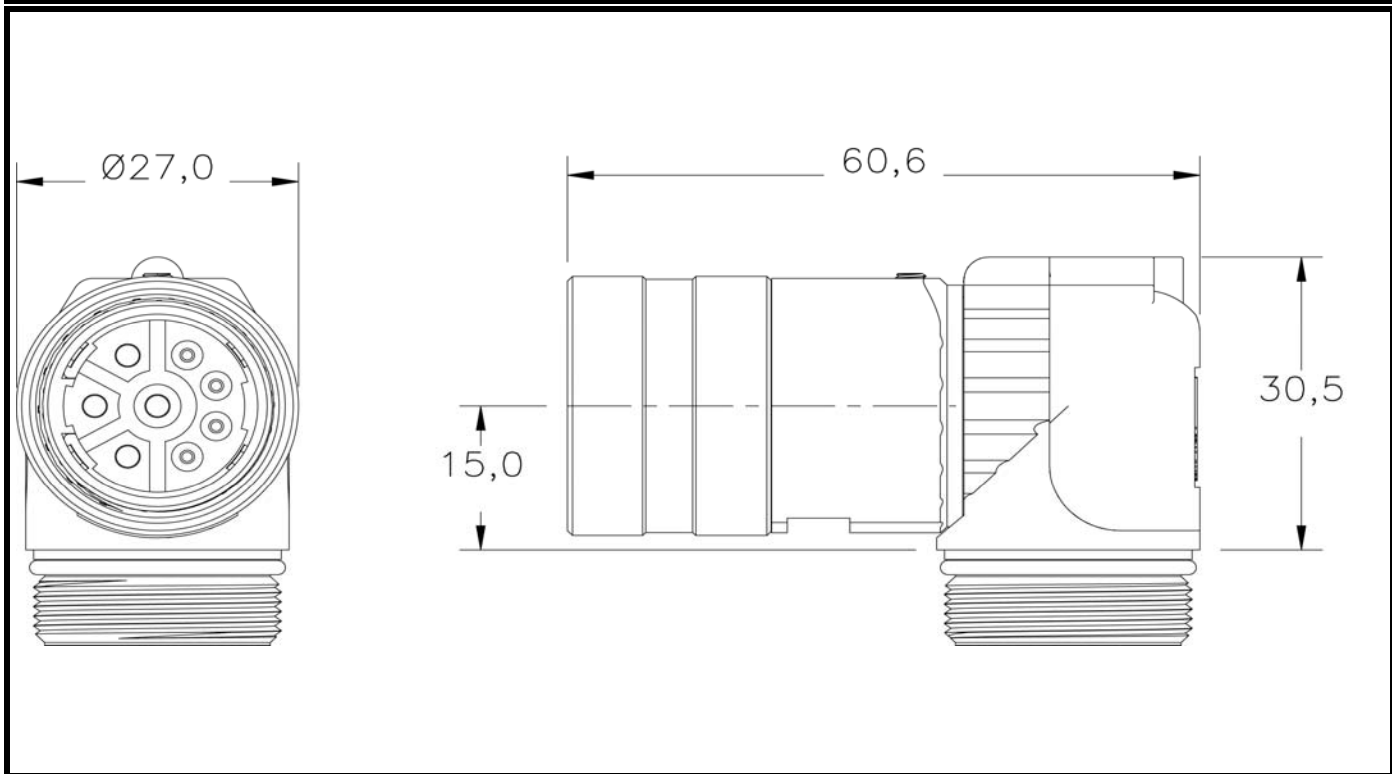

CONFIGURATION	PART NUMBER	LENGTH
Rotatable 90° Plug, 8 Pos	MB1EJN0800	NA

DIMENSIONS

TECHNICAL DATA

TEMPERATURE RANGE:	-20C to +130C
PROTECTION:	IP 67 (Plugged Condition)
DEGREE OF PROTECTION:	3
OVER VOLTAGE CATEGORY:	III
HOUSING BODY:	ZINC DIE-CAST
COUPLING NUT:	BRASS, NICKEL-PLATED
INSULATION INSERTS:	PA66 / PBT, UL 94 / VO
CONTACTS:	BRASS, GOLD-PLATED
SEALS:	DUPONT VITON
MAX CURRENT:	MAX. 30A
MAXIMUM VOLTAGE:	630V AC/DC
CONTACT RESISTANCE:	<3
TEST VOLTAGE:	6000V
(BETWEEN CONTACTS)	
MAXIMUM MATING CYCLES:	>50