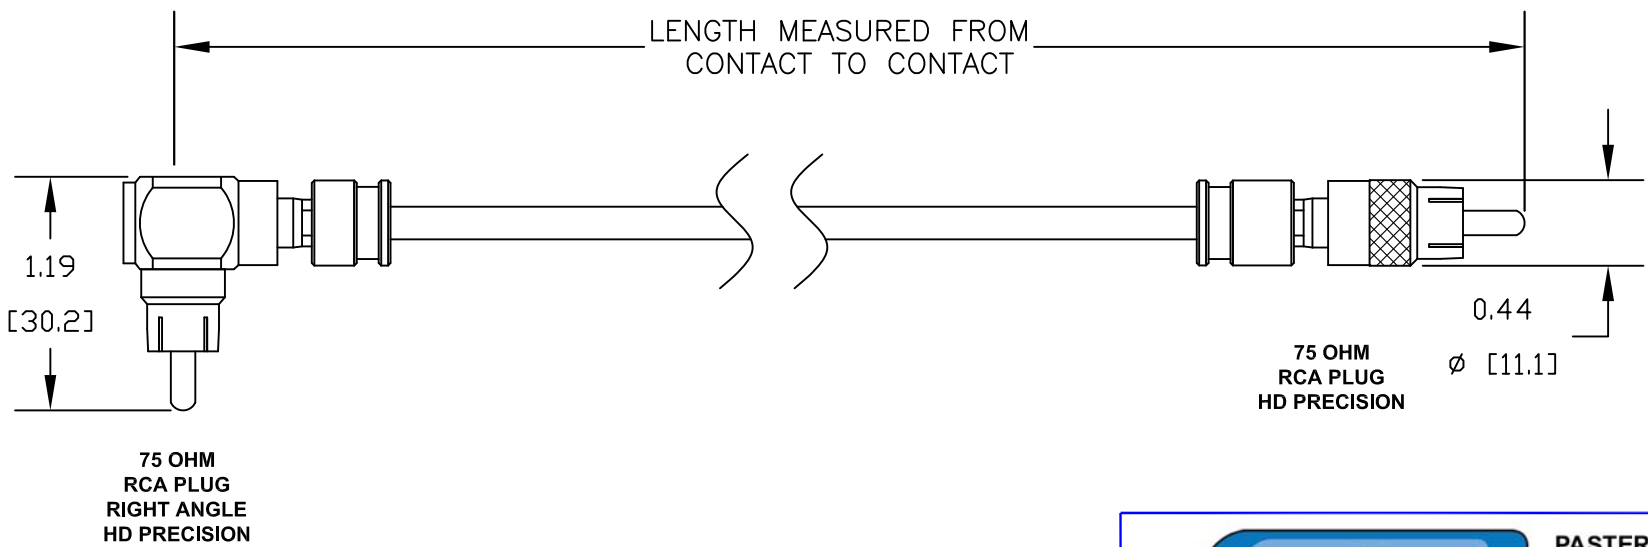

COMPONENTS	IMPEDANCE
RCA PLUG RIGHT ANGLE	75 OHM
RCA PLUG	75 OHM
PE-B159	75 OHM

Part Configurator	
1. Replace ZZ with color codes.	
2. Replace XX with length in inches.	
Standard Lengths	
-12	12"
-24	24"
-36	36"
-48	48"
-60	60"
-XXX	Custom Length in inches

Color Codes	
BK	Black
BL	Blue
GR	Green
RD	Red
WH	White
YW	Yellow

PASTERNAK ENTERPRISES
ESTABLISHED 1972

PASTERNAK ENTERPRISES, INC.
P.O BOX 16759, IRVINE, CA 92623
PHONE (949) 261-1920 FAX (949) 261-7451

WEB ADDRESS: www.pasternack.com
E-MAIL ADDRESS: sales@pasternack.com

COAXIAL & FIBER OPTICS

DWG TITLE PE38134/ZZ-XX	DES. CABLE ASSEMBLY, PE-B159, 75 OHM HD PRECISION, RCA PLUG RIGHT ANGLE TO RCA PLUG				
REV. C	FSCM NO. 53919	CAD FILE 082411	SCALE N/A	SIZE A	2231

NOTES:

1. UNLESS OTHERWISE SPECIFIED ALL DIMENSIONS ARE NOMINAL.
2. ALL SPECIFICATIONS ARE SUBJECT TO CHANGE WITHOUT NOTICE AT ANY TIME.
3. DIMENSIONS ARE IN INCHES [mm].
4. LENGTH TOLERANCE IS ± 1.5% OR 3/8", WHICHEVER IS GREATER.