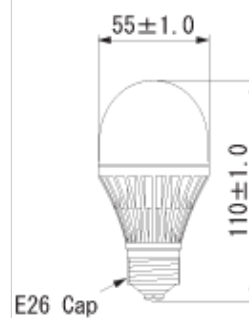

*Dimming not supported.

External Dimensions (Unit: mm)

Property of light distribution

Seamless LED Lighting

- Lineup
- Installation Example

Wall Washers

- Lineup

Downlights