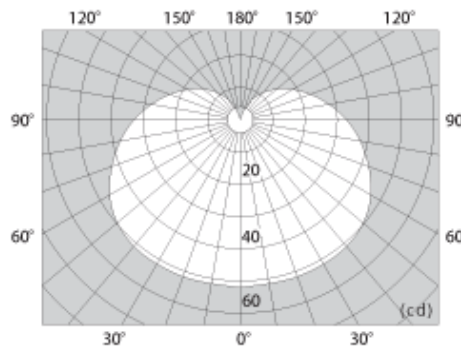

☰ Lightbulb Type LED Lamps

R-B10N1 Daylight White

6W Diffuse Type

Power Consumption	6W
Luminous Flux	390lm
Ra	70
Input Voltage	AC100V
Weight	120g
Cap/Base	E26
Illuminance (Directly Under)	57lx
Lifespan	40,000h

*Dimming not supported.

External Dimensions (Unit: mm)

Property of light distribution

Seamless LED Lighting

- Lineup
- Installation Example

Wall Washers

- Lineup

Downlights