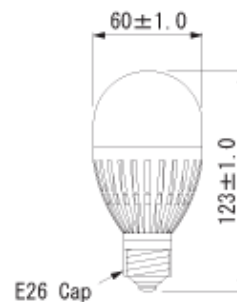

- Cap/Base ■ E26

- Illuminance (Directly Under) ■ 85lx

- Lifespan ■ 40,000h

*Dimming not supported.

External Dimensions (Unit: mm)

Lightbulb Type LED Lamps list

Product	Specifications	Emission Color
---------	----------------	----------------