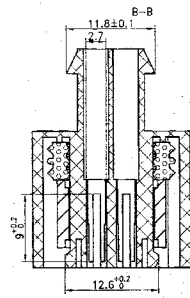

GENERAL TOLERANCE (HOUSING)							USED ON
10 MAX	50 MAX	100 MAX	250 MAX	250 VR	ANGLE	ECCENT	
±0.2	±0.3	±0.55	±0.95	±1.4	±30'	0.1	

No	PART NAME	PART NO	MATERIAL	COLOR
1	09UWP 2P CONNECTOR	MG640460-7 MG640460D	PBT	BLACK
2	09QWP 2P IN/SEAL	P900495	SILICON	ORANGE

△	시제품 500000개 이상	REV	05.04.03	MATERIAL FINISH	SEE TABLE	KOREA ELECTRIC TERMINAL CO., LTD. CLASS TYPE PART NO MG640460-7
△	시제품 100000개 이상	REV	01.02.27	WIRE RANGE	SEE TABLE	
△	시제품 50000개 이상	REV	97.08.25	INSULATION	SEE TABLE	
△	시제품 10000개 이상	REV	97.07.16	SCALE	2/1	
LTR	REVISION RECORD	DR	CHA	APP	DATE	
DR	JANG 97.8.12	CHK				
CHK	S.I. S.K.P	APP				
PART NAME						09QWP 2P CONNECTOR