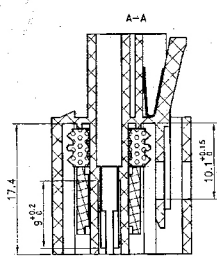

GENERAL TOLERANCE (HOUSING)							USED ON
10 MAX	50 MAX	100 MAX	250 MAX	250 VR	ANGLE	ECCENT	
±0.2	±0.3	±0.55	±0.95	±1.4	±30'	0.1	

No	PART NAME	PART NO	MATERIAL	COLOR
1	09UWP 2P CONNECTOR	MG640460-7 MG640460D	PBT	BLACK
2	09QWP 2P IN/SEAL	P900495	SILICON	ORANGE

△	시제품 500000개 이상	REV	05.04.03	MATERIAL FINISH	SEE TABLE	KOREA ELECTRIC TERMINAL CO., LTD. CLASS TYPE PART NO MG640460-7
△	시제품 100000개 이상	REV	01.02.27	WIRE RANGE	SEE TABLE	
△	시제품 50000개 이상	REV	97.08.25	INSULATION	SEE TABLE	
△	시제품 10000개 이상	REV	97.07.16	SCALE	2/1	
LTR	REVISION RECORD	DR	CHA	APP	DATE	
DR	JANG 97.8.12	CHK				
CHK	S.I. S.K.P	APP				
PART NAME						09QWP 2P CONNECTOR